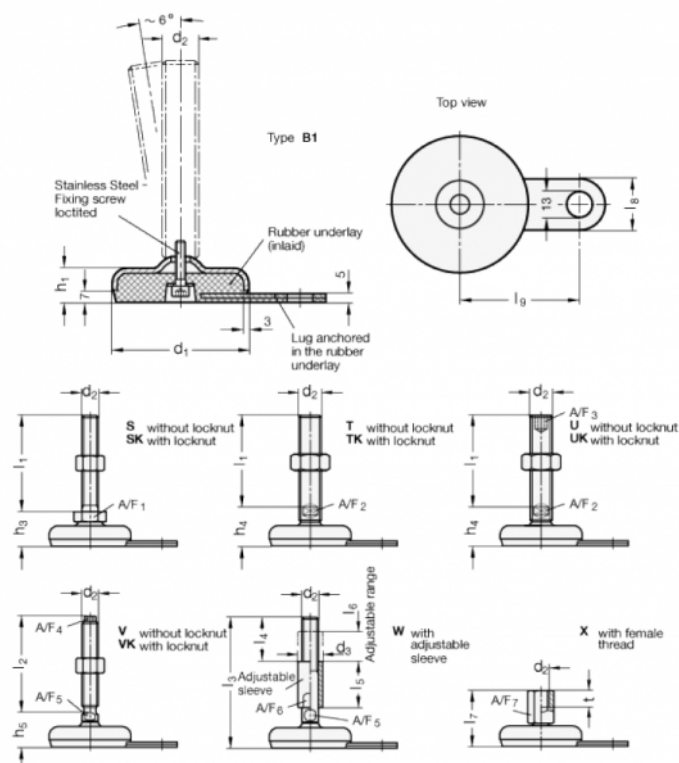

Article number: 2033100M12125B1S

Description: E+G levelling foot
GN 33-100-M12-125-B1-S, Stainless steel

Note: S Without nut, External hexagon at the bottom

Measures

A/F1	= 17
d1	= 100
d2	= M12
h1	= 21
h3	= 29
l1	= 125
l8	= 30
l9	= 80